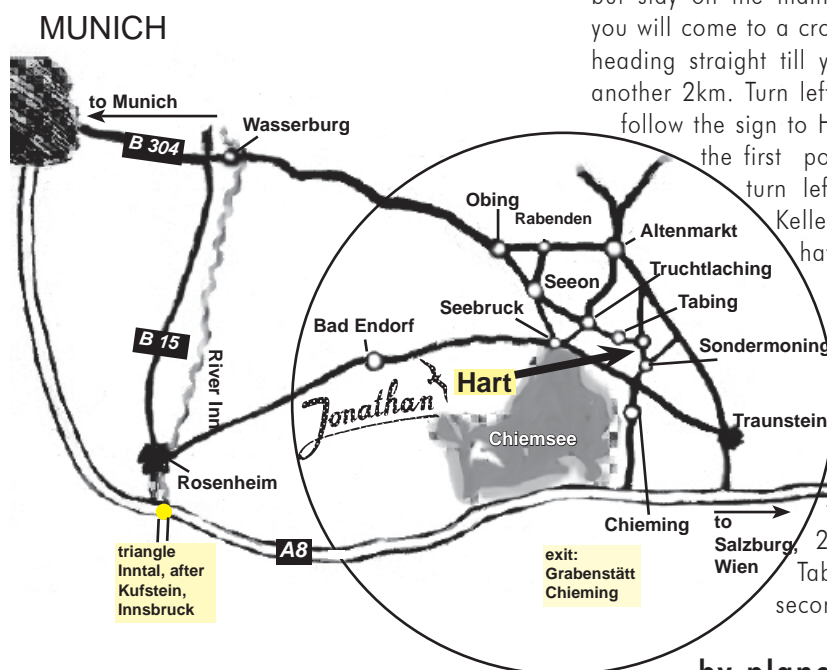

Jonathan

Seminarhotel

ein Ort - geschaffen
für intensive
Bewußtseinsarbeit

...how to find us:

Jonathan

Seminarhotel/ Ballooning
Kellerstraße 5

D-83339 Chieming/ Hart

Tel.: +49 (0) 8669/ 79 09 - 0

Fax.: +49 (0) 8669/ 79 09 - 70

E-mail: info@Jonathan-Seminarhotel.de

by car from Munich

Take the highway (Autobahn) A8 from Munich to Salzburg. After about 110km exit at Grabenstätt, turn left and follow the signs to Chieming. Pass Chieming, but stay on the main street. 1km after the village you will come to a crossroad with traffic lights. Keep heading straight till you reach Sondermoning after another 2km. Turn left as you reach the village and follow the sign to Hart (2km). In Hart turn left on the first possibility (after the church) and turn left again after 200m into the Kellerstraße. After another 50m you have reached your destination!

In case of heavy traffic on the highway take the federal road from Munich to Wasserburg, then on to Olbing, Rabenden, Seon and Truchtlaching. Near the village center turn right to Seebruck. After another 2km turn left to Chieming and Tabing. There, turn right on the second to Hart.

HOW TO FIND US

by plane:

From Munich or Salzburg airport take the bus or the metro to Munich central station. Change trains there for Traunstein. Upon request we will gladly organize a transfer from the airport for you.

by train:

Traunstein station offers direct connections to Salzburg, Munich, Karlsruhe, Hamburg, Nuremberg and Cologne. Take the train to Traunstein station via Munich or Salzburg. Here, either take a cab at Taxi Schwarzenlander for a fixed fee of € 18,-, Tel. 0861/2606, Email: email@taxi-schwarzenlander.de or go by bus to Obing or Schnaitsee.